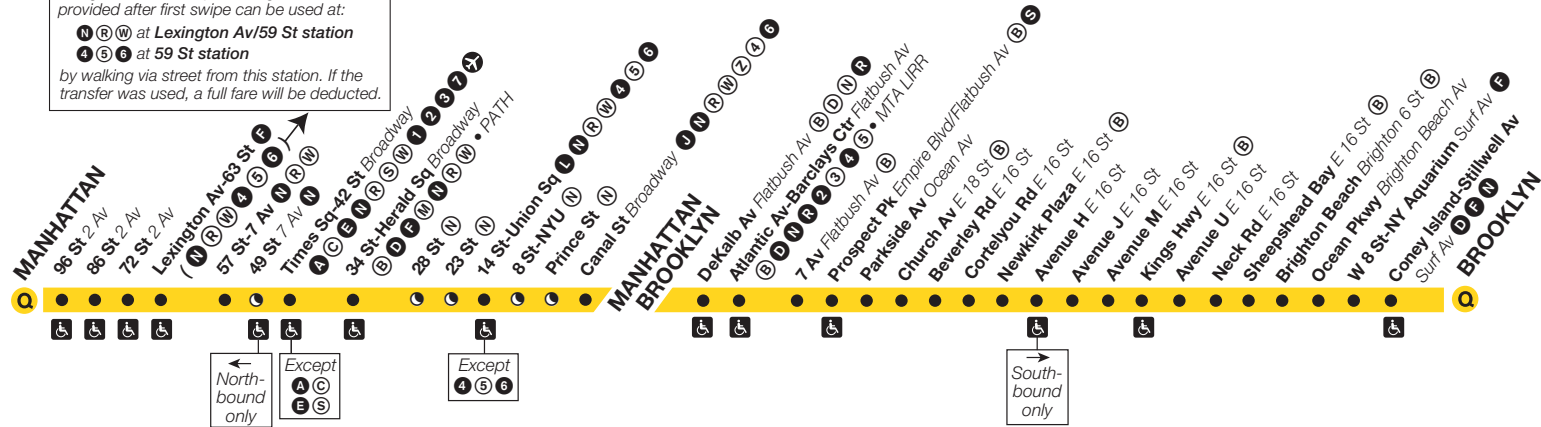

Q Second Avenue/Broadway Express/Brighton Local

Using MetroCard only, the single free transfer provided after first swipe can be used at:

N R W at **Lexington Av/59 St** station

4 5 6 at **59 St** station

by walking via street from this station. If the transfer was used, a full fare will be deducted.

Station Service

FULL-TIME
Train always operates and always stops here.

LATE-NIGHT SERVICE
Train stops at this station late-night hours only (approx. 12 AM - 6:00 AM).

ACCESSIBLE STATION

Transfers

A Full-time
A Part-time
X Transportation to airport available.